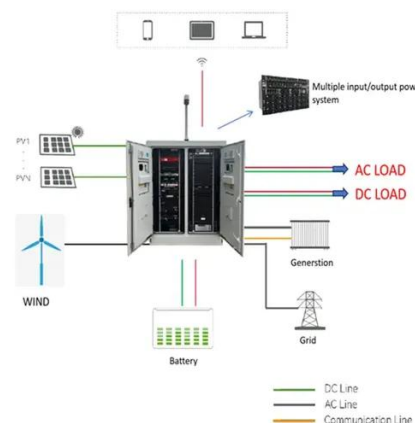

[Industrial Solar + Storage System in Ningde, Fujian, China](#)

This advanced 30 kW solar PV and 20kW/50kWh Energy Storage System (ESS) project is designed to optimize energy efficiency and cost savings for an industrial facility in Ningde, ...