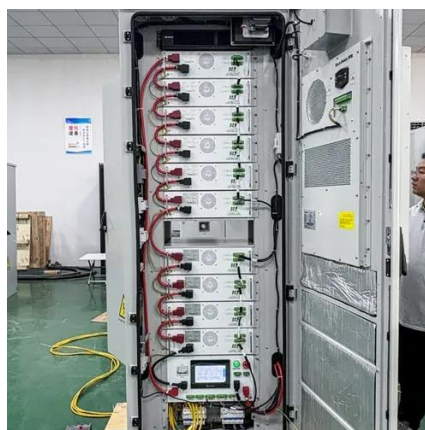

[RackPower Intelligent Power Distribution Units](#)

RackPower Intelligent Power Distribution Units address controlling power on Cabinets as well as Open Frame Racks and Wall-Mount enclosures. Design your power solution using a variety of ...