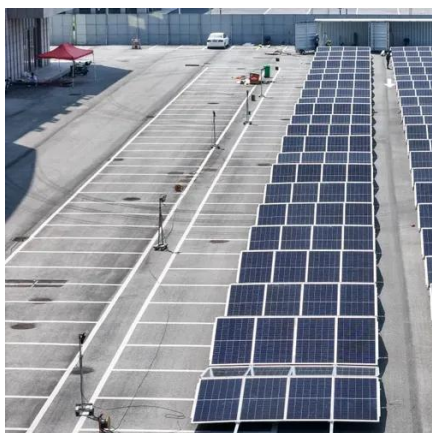

Intelligent integrated energy storage cabinet for port terminals in riga

Intelligent integrated energy storage cabinet for port terminals in rig

[Hoi Dóng Pin Xe Dien , Customized BMS solutions to unleash ...](#)