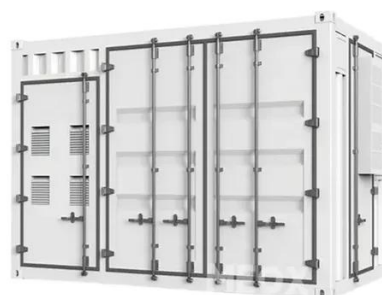

[Pole-type base station energy cabinet](#)

With intelligent power-off function, remote control of each branch output on-off function; Photovoltaic, wind power generation, inverter output, 12V output, etc. can be configured ...

[10KWh/ 20KWh/ 30KWh/40KWh Indoor Photovoltaic Energy ...](#)

The EK indoor photovoltaic energy storage cabinet series is an integrated photovoltaic energy storage device designed for communication base stations, smart cities and other scenarios, ...

[What Is an Energy Cabinet and How Does It Work? . SolarInfo](#)

Powering a 5G outdoor base station cabinet, a solar microgrid, or an industrial power node, the energy cabinet integrates power conversion, energy storage, and intelligent ...