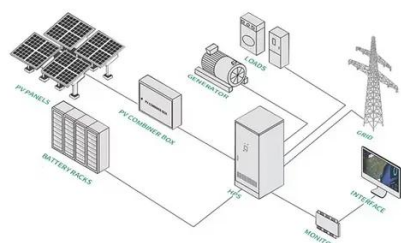

Intelligent type of Lome solar cell cabinet for base stations

[Mobile integrated communication base station solar cell cabinet](#)

Wherever you are, we're here to provide you with reliable content and services related to Mobile integrated communication base station solar cell cabinet, including cutting-edge solar energy ...