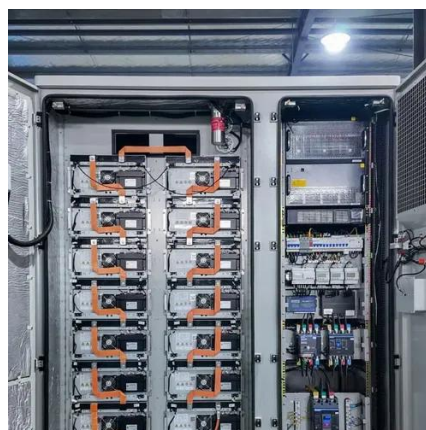

Cellular Base Stations

They need to be mounted on a tower to overcome obstacles, such as trees, hills, or tall buildings, that stand between the base station ...

Cell sites and cell towers in a mobile cellular network

In technical terms, the cell towers are called radio base stations or base stations. The radio units in the base station emit mobile signals (radio waves) at various frequencies ...