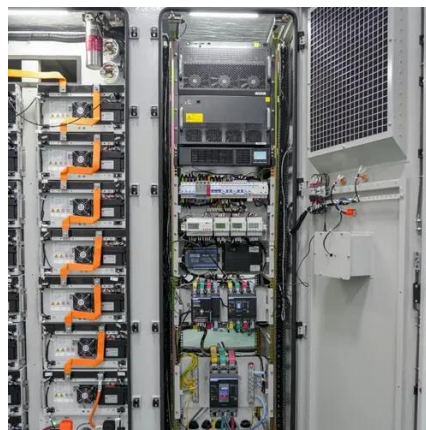

SENSOR/CONTROL Outdoor
Unit D: 99981231160000-0800 In. Outdoor Unit HSPF
(IV) M-SERIES SIZING M-SERIES AIR OUTLET
COVERAGE RANGE *FULL LINE CATALOG We deliver
a complete range of compact and powerful cooling
and heating products that are also intelligent,
energy-efficient and quiet. See more on vacco hvac
Ingrams Water & Air [PDF]

M-SERIES CATALOG - iwae

The MSZ-EF Designer Series wall-mounted units
combine the ultimate in aesthetic standards with
the most innovative cooling and heating
technology. Available in four capacities, they are

...

[M: One Inverter for All Uses , EPC Power](#)

The modular M System is a scalable building block
with world-class power density and easy
installation. Made in the USA with silicon carbide

...

[795F and 795F Series AC Off-Highway Truck Power Train Inverter Cabinet](#)

795F and 795F Series AC Off-Highway Truck Power
Train Inverter Cabinet - Assemble Caterpillar
online information

[EPC Power's M-Series Inverter System Addresses](#)

...

The technology leverages EPC Power's American-
manufactured, grid-forming inverters and UIG's
integration and controls ...