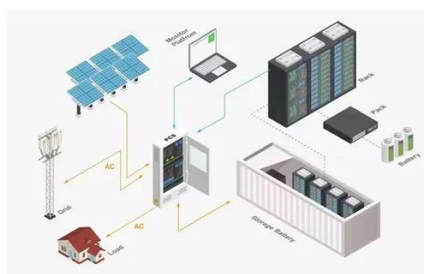

[EPC Power Unveils the M System, Redefining ...](#)

With its expansion into the solar market, the M System underscores EPC Power's mission to provide cutting-edge energy ...