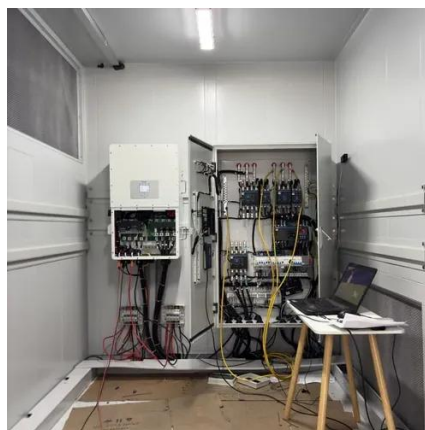

Let Rackmount Solutions help you find the right outdoor enclosure for your site. Not only can we get your cabinet, but we can size and mount your power systems to deploy on delivery!