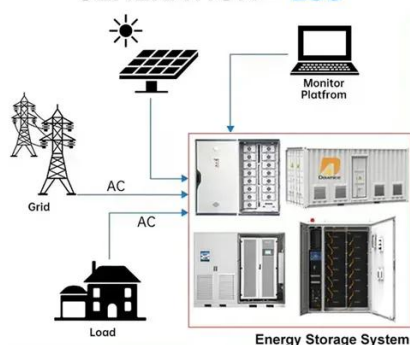

DISTRIBUTED PV GENERATION + ESS

[Telecommunications & Data Center Enclosures](#)

ETA Enclosures USA provides enclosures designed to protect critical IT, network, and telecommunications infrastructure. From indoor data centers to outdoor telecom installations, ...