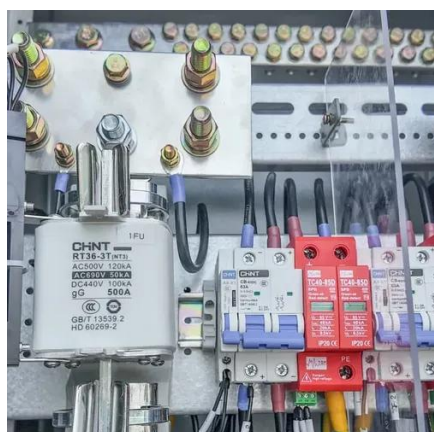

Let Rackmount Solutions help you find the right outdoor enclosure for your site. Not only can we get your cabinet, but we can size and mount your power systems to deploy on delivery!