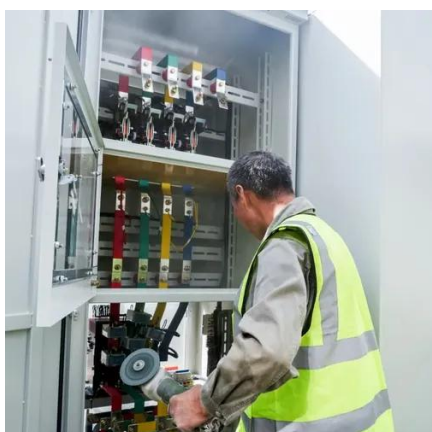

Prisma Storage 500kW

Prisma Storage is a flexible Power Conversion System (PCS) designed to manage and optimise your energy storage. Available as a ready-to-use ...

[Classroom Training: Utility-scale Battery Energy Storage ...](#)