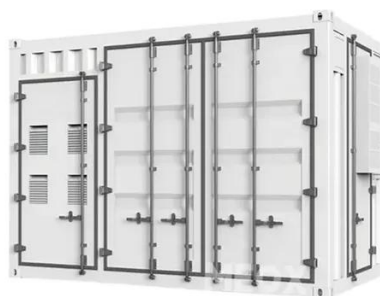

1. INTRODUCTION

The LV boards will be connected to other substations by LV cable interconnectors in order to improve the reliability of the LV supply to the customer. Senior Planning and Design ...

[Power Supply Cabinets](#)

They feature power supply, distribution, and protection equipment as well as radio systems and passive or active cooling. Contact us today to learn about all the options and to ...

[Custom Power Supply Cabinets , Riteoptic](#)

Riteoptic integrated power system is a miniaturized power outdoor cabinet system for the communications industry. The power supply combines ...

[Fundamentals of Modern Electrical Substations](#)

Part 1 of this course series is concentrated on demonstrating how modern power systems are arranged to accomplish all these goals; what place electrical substations have in ...