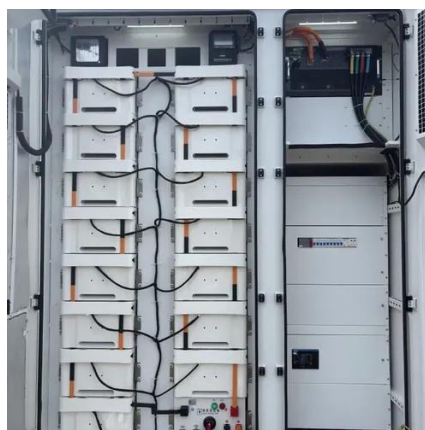

[7 Key Cement Plant Operations: Processes, Efficiency & Best ...](#)

"Discover the essentials of cement plant operations, including key processes, efficiency improvements, and best practices to optimize production and reduce costs."