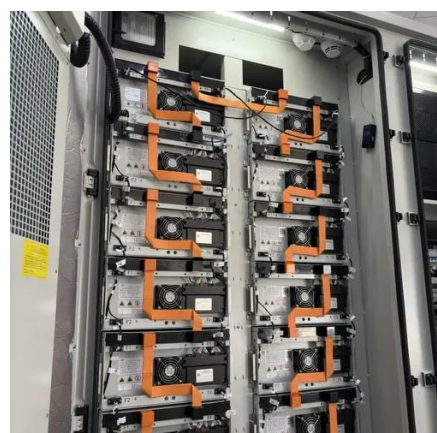

Mobile Concrete Batch Plants , Productive

The mobile batch plant is a portable, productive, reliable, and cost effective piece of equipment used to produce batches of concrete at most any ...

SUMAB K-60 - SUMAB Swedish concrete plants and block machines