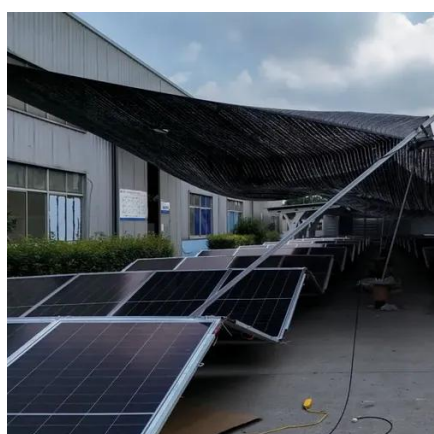

[MAPUTO ENERGY STORAGE CABINET MANUFACTURER](#)

Why should you choose Huijue energy storage cabinet?As a leading innovator in advanced energy systems, Huijue ensures that this cutting-edge system seamlessly supplies sustainable ...