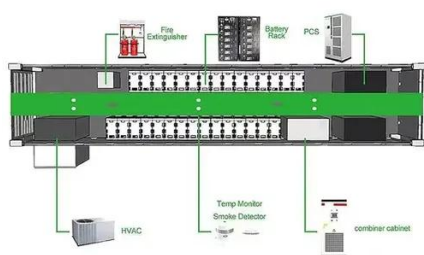

The meaning of LARGE is exceeding most other things of like kind especially in quantity or size : big. How to use large in a sentence.

large

large?ness, n. 1. huge, enormous, immense, gigantic, colossal; massive; vast. See great. 1. small.

[Outdoor Energy Storage Cabinet: 105KW/215KWh All-in-One ...](#)

Designed for harsh environments and seamless integration, this IP54-rated solution features a 105KW bi-directional PCS, optional air- or liquid-cooled thermal management, and parallel ...

[maputo new energy storage cabinet](#)

BMS for Energy Storage Cabinet BES-08. 32s 102.4v 50a Lifepo4 Battery Integrated BMS for Large-scale Energy Storage Cabinet. MOKOEnergy's grid-scale cabinet BMS provides robust ...

[Maputo Air-Cooled Energy Storage: Powering a Sustainable Future](#)