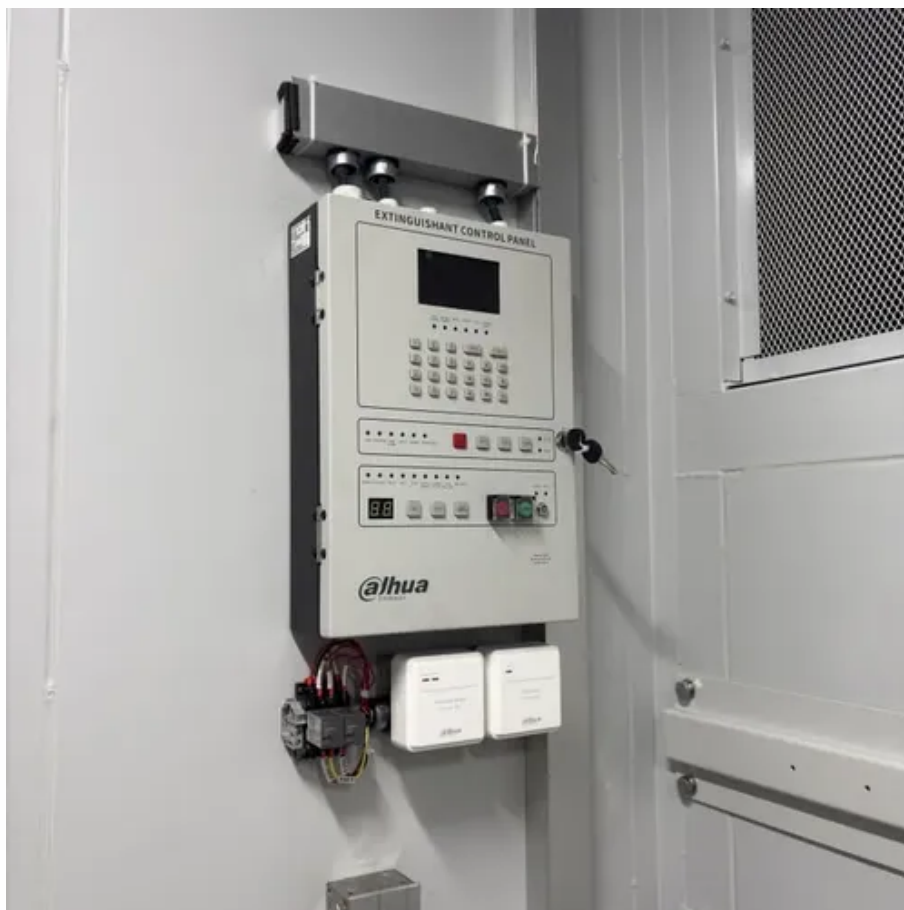

# Lead-acid battery cabinet for power distribution room 1000mm deep