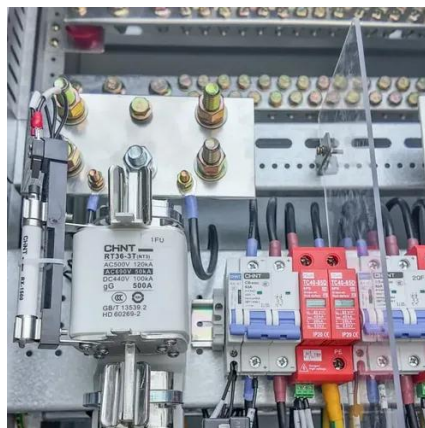

[SolarEdge Home Hub Inverter](#)

Simple installation with single inverter for managing both PV production, battery storage, and operation during power outage for full house backup applications(1)