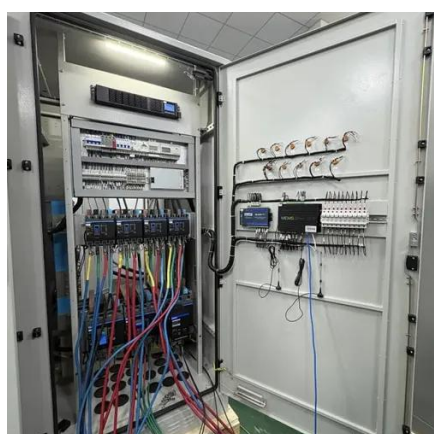

Fujian Guozhiyun Information Technology Co., Ltd. is a professional company engaged in electrical automation, dedicated to providing customers with overall power distribution and ...

[Surge protection and lightning protection . Phoenix Contact](#)

Use the reliable surge protection solutions available in our various product ranges as part of your internal lightning protection strategy. Our portfolio of surge protection includes the right ...

Power system cabinet

We offer full customization of cabinet dimensions, internal layouts, cutout positions, structural reinforcements, and surface coatings to perfectly match your site needs.

[Intelligent communication power supply polymerization cabinet](#)

INBOX series intelligent communication and power supply polymerization cabinet is our company according to the construction of smart city, car networking, intelligent transportation, ...

[Outdoor Communication Cabinets and Power Cabinets](#)