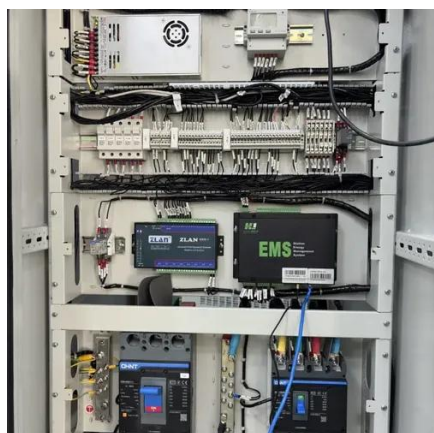

We offer a comprehensive range of outdoor enclosures for virtually any installation. Designed to NEMA Type 3R, NEMA Type 4 requirements, AZE's cabinets and enclosures protect ...

Telecom and Network Equipment Cabinets and ...

ICEcube delivers industry-leading NEMA Cabinets and Racks designed to safeguard critical rack-mount equipment and batteries.

Telecommunications & Data Center Enclosures

ETA Enclosures USA provides enclosures designed to protect critical IT, network, and telecommunications infrastructure. From indoor data centers to outdoor telecom installations, ...

Why Telecom Systems Depend on Enclosures with ...

Telecom enclosure rectifiers ensure reliable power, protect equipment, and support 5G and IoT networks, making them vital for ...