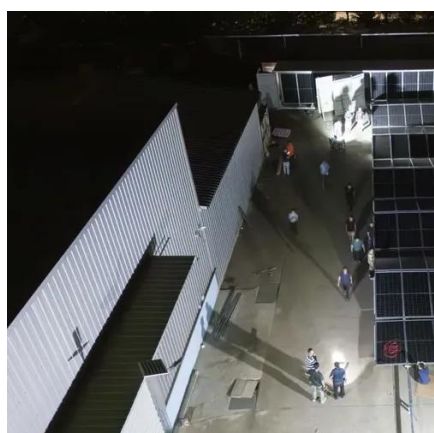

Home , SHIELD