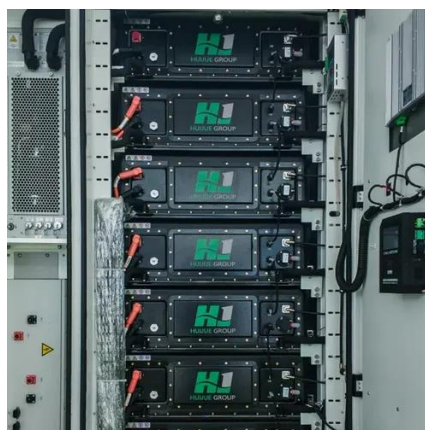

[Ljubljana Lithium-Ion Battery Storage Container: Powering the ...](#)

If you're here, you're probably wondering how a lithium-ion battery storage container in Ljubljana could solve your energy headaches. Spoiler: It's not just a metal box with batteries.

[Ljubljana Energy Storage Power: The Future of Renewable Energy ...](#)

Ljubljana's system relies on a hybrid setup of lithium-ion and vanadium redox flow batteries, balancing quick energy bursts with long-term storage. Think of it as pairing espresso ...