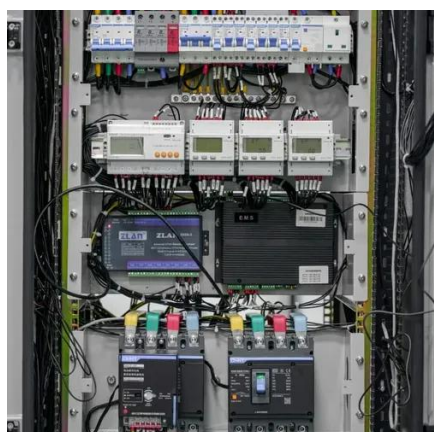

Product Features: Standardized structure design, menu-type function configuration, photovoltaic charging module, a parallel off-grid switching module, power frequency ...

[Outdoor cabinets as energy storage ...](#)

Our outdoor cabinets, made of double-walled aluminum profiles, have been specially developed to reliably protect battery systems in outdoor areas.

...

[Outdoor Integrated Energy Storage Cabinet_On And Off Grid ...](#)

Backup power: Supply power to the load when the power grid is out of power, or use as backup power in off-grid areas. Enhance power system stability: Smooth out ...

[How to Choose Outdoor Network Cabinets: A Complete ...](#)

Discover key factors when selecting outdoor network cabinets, including durability, IP ratings, ventilation, and installation tips for reliable performance.

[All-in-One Energy Storage Cabinet & BESS Cabinets , Modular...](#)