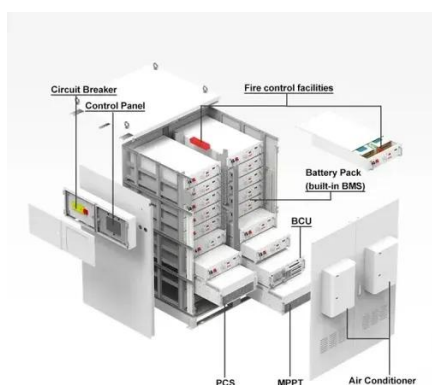

### [100kW 215kWh Cabinet Battery Energy Storage System](#)

100kW 215kWh Outdoor Cabinet Battery Energy Storage System BESS. Use in industrial and commercial, data center, park energy storage and other scenarios.