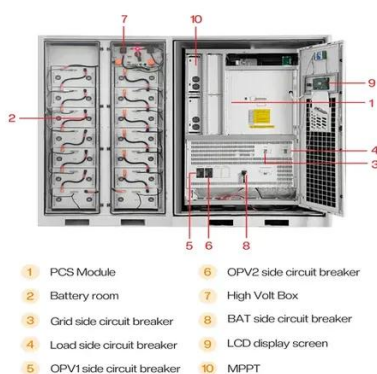

20kwh Industrial Integrated Solar Energy Storage Cabinet All in One Ess Battery, Find Details and Price about Outdoor Cabinet Energy Storage System from 20kwh Industrial ...