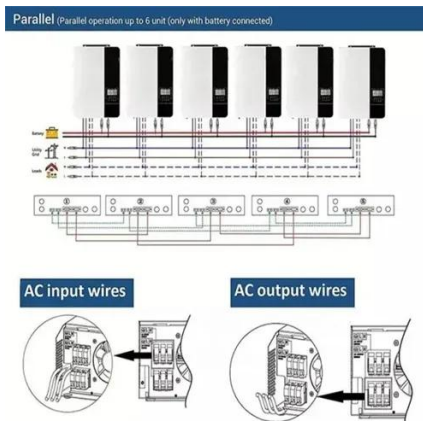

The BSLBATT PowerNest LV35 hybrid solar energy system is a versatile solution tailored for diverse energy storage applications. Equipped with a robust 15kW hybrid inverter and 35kWh ...