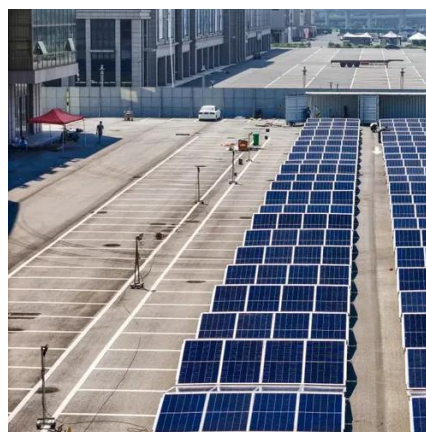

[LOME LARGE ENERGY STORAGE CABINET ...](#)

What are the battery energy storage cabinet manufacturers in Bloemfontein Who makes lithium energy storage?IES specialises in manufacturing Lithium Energy storage for residential, C& I ...