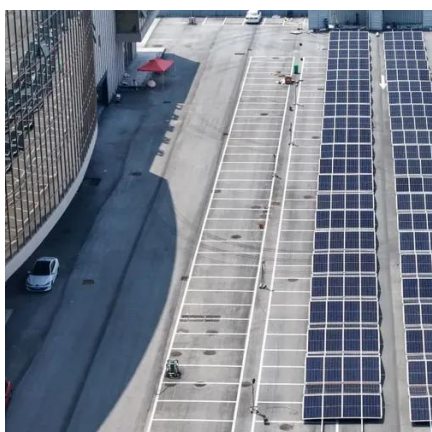

[LUXEMBOURG CITY INDUSTRIAL ENERGY STORAGE CABINET COOPERATION MODEL](#)

What is the Energy Cabinet?Smart Management and Convenience Intelligent Monitoring System: Integrated with a smart monitoring system, the Energy Cabinet provides real-time battery ...