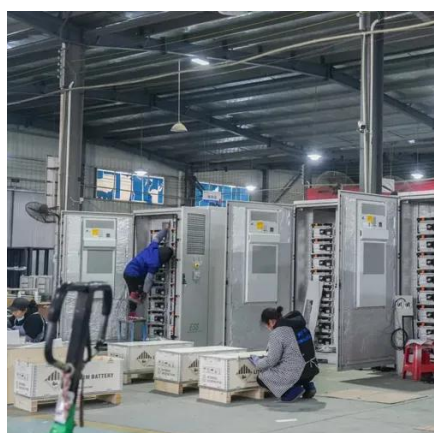

[HAITI INDUSTRIAL AND COMMERCIAL ENERGY STORAGE CABINET COOPERATION MODEL](#)

What is battery management system? Battery management system used in the field of industrial and commercial energy storage.. Why should you choose Huijue energy storage cabinet? As a ...