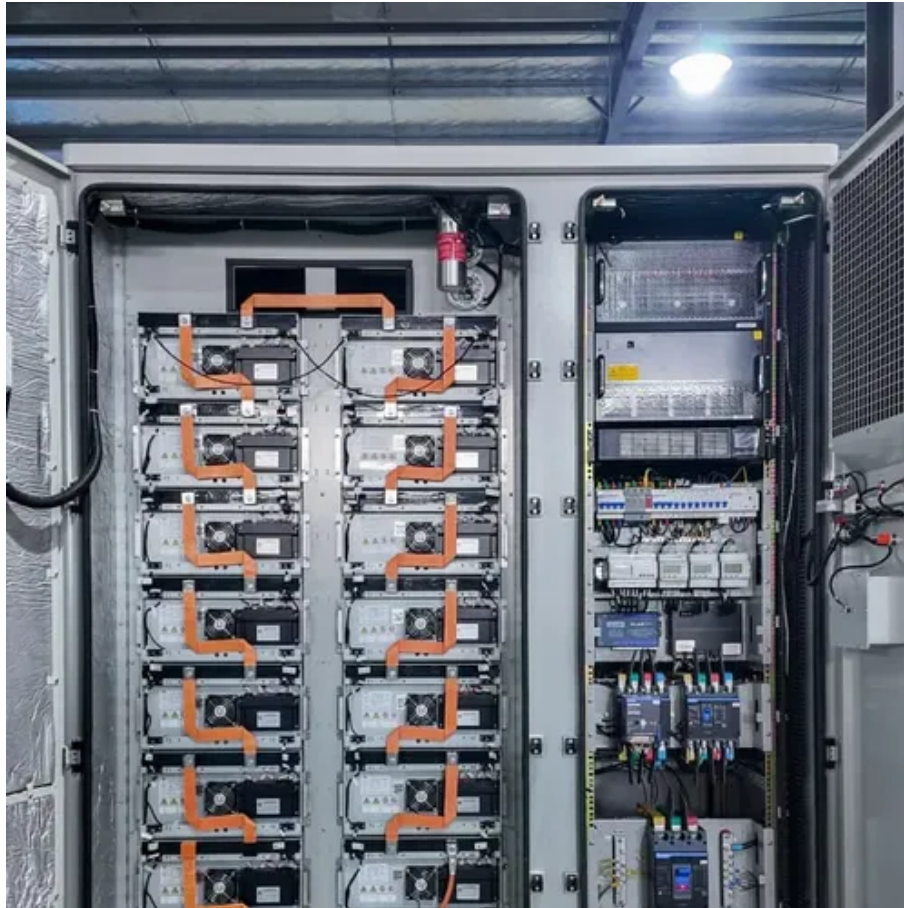

London industrial solar battery cabinet cooperation model