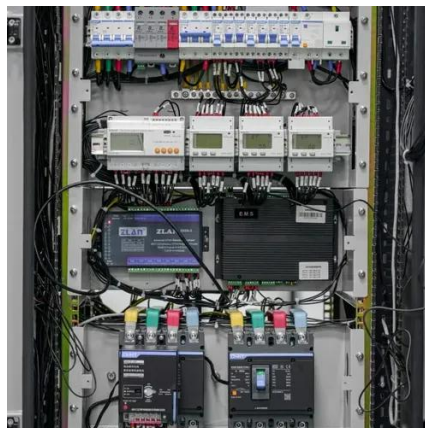

Weatherproof Enclosures for Telecommunications
Damage-resistant and reliable outdoor enclosures are key for outdoor telecommunication ...