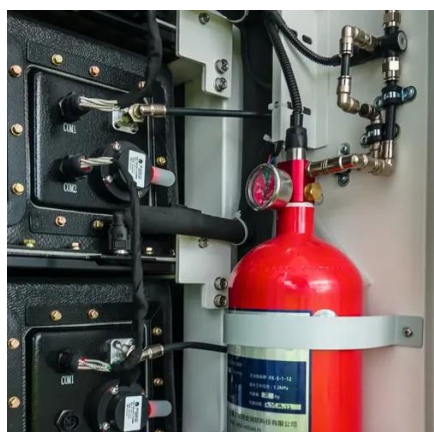

This paper presents a low-cost IoT solution, based on free hardware and software, for monitoring the temperature in refrigerated retail cabinets. Specifically, the use of the ESP ...