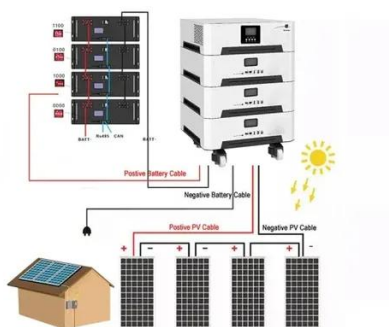

[Street lighting control cabinets , Radiolex](#)

Street lighting control cabinets are crucial for the effective management of urban infrastructure, contributing to energy savings, increased public safety, and minimized maintenance costs.

[Switchgear and control cabinets manufacturer](#)

We can fabricate and assemble a wide variety of switchgear in job and series production - from individual switching cabinets to highly complex ...

C-BOX TINY

CBOX Tiny is a low cost solution for efficient remote streetlight cabinet control in real time. Using latest LTE communication technologies and built-in relays allows to switch ON/OFF ...

[Communication cabinet-Low voltage cabinet-Product Center ...](#)