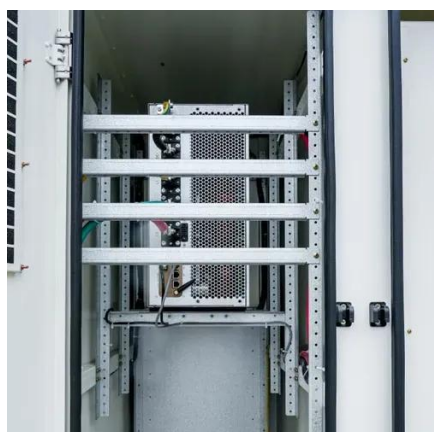

Find Customized PV Storage Cabinets from Professional Manufacturers Now Read more