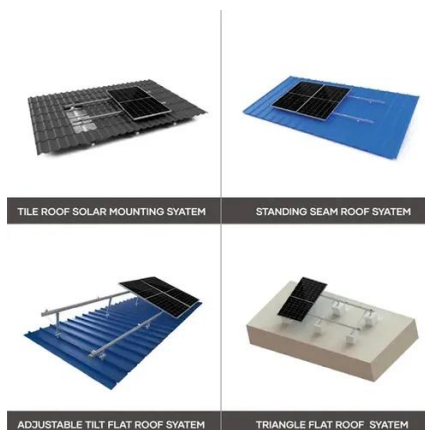

[100 kWh-500kWh Outdoor All-in-one Energy ...](#)

ECE Energy's All-In-One solar battery storage cabinet: Professional solar ESS with 100kWh battery storage to 500kWh capacity. Versatile ...

[CATL 90KW/266KWH All-in-one Outdoor ...](#)