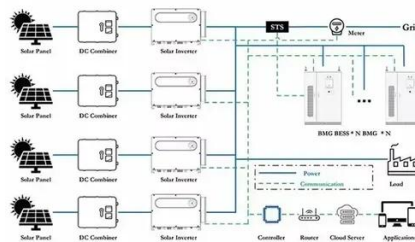

General maintenance guidelines Computer maintenance means keeping your computer in a good condition both internally and externally. A well-maintained computer looks ...