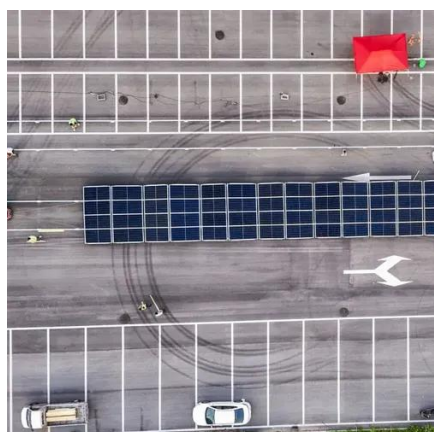

Solar Roof Tiled combines solar and roofing functionality into a perfect energy production system without compromising the visual appearance of your home. Customized options such as ...

[Solar Roof Tiles Direct from Manufacturer: Design Meets Energy](#)

Couleenergy manufactures solar tiles in multiple colors and textures that perfectly mimic slate, clay, and asphalt shingles. Our custom design capabilities ensure seamless ...

[Solar Tiles Solar Power Generation Tile DYW-XPB01 CdTe PV Rock Tiles](#)

Compared to traditional PV tiles that are usually only arranged on the south slope, CdTe PV rock tiles can be arranged in the east, south, west, and north directions of ordinary sloping roof, with ...