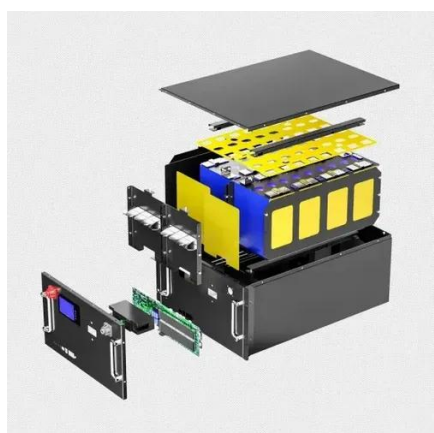

[Customizable Outdoor Battery Cabinet for Mali Telecom - High](#)