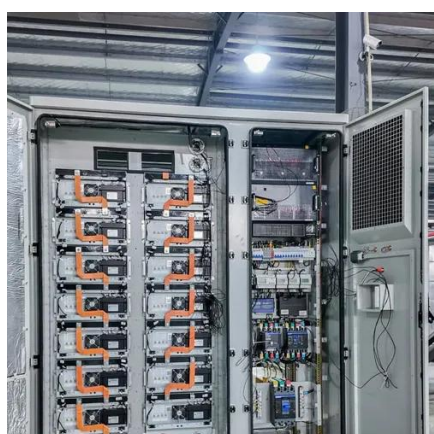

[Solar energy and communication battery cabinets](#)

Bete is one of the best battery cabinet manufacturing integrators in China, and we are committed to providing communications physical connectivity equipment products, technologies and ...