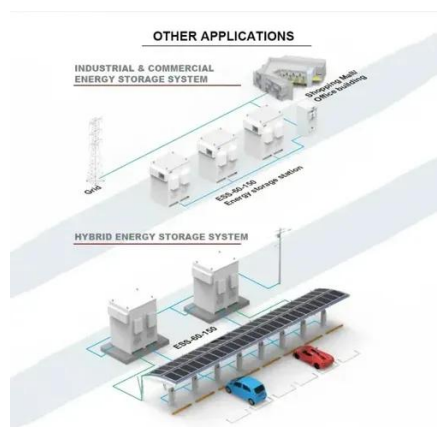

[Marshall Islands 3kwh battery price](#)

Marshall Islands This profile provides a snapshot of the energy landscape of the Republic of the Marshall Islands (RMI), located in the central Pacific. RMI is an independent nation consisting ...

[100kw battery storage Marshall Islands](#)