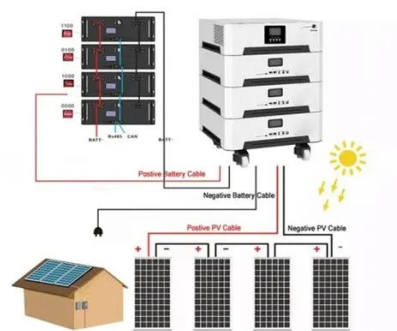

[Solar Canopy Troubleshooting Guide: Common ...](#)

Whether you're camping, hosting events, or using a solar canopy for backup energy, occasional issues may arise. This guide will ...