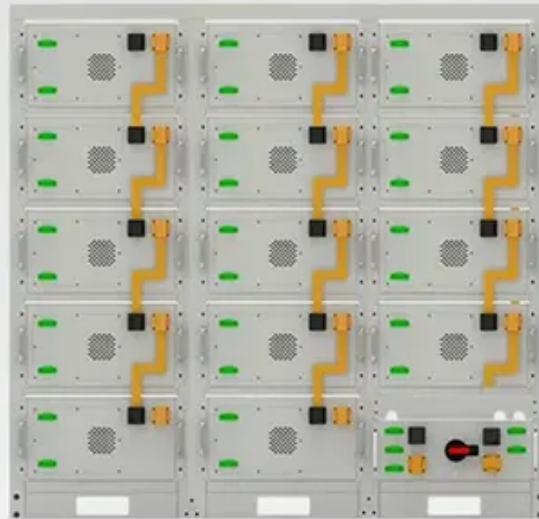

Maseru lithium energy storage power supply customization

Battery String-S224

- 1C Charge/Discharge
- Easy configuration and maintenance
- Power supply can be single battery string or parallel battery strings