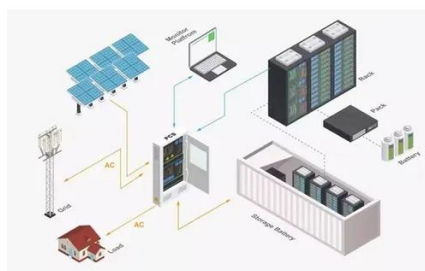

[ASIAN PORTABLE ENERGY STORAGE POWER SUPPLY CUSTOMIZATION](#)

From core chip selection to system-level architecture, we guarantee the safety and reliability of battery products in an all-round and real-time manner. [pdf] [FAQS about Maseru Portable ...

[MASERU ENERGY STORAGE LITHIUM BATTERY SALES](#)

In cooperation with the start-up Africa GreenTec, TESVOLT is supplying lithium storage systems for 50 solar containers with a total capacity of 3 megawatt hours (MWh), enabling a reliable ...

LITHIUM ENERGY STORAGE POWER SUPPLY CUSTOM

With the expanding introduction of renewable energy sources and advances in semiconductor and energy storage technologies, direct current (DC) distribution systems that combine renewable ...