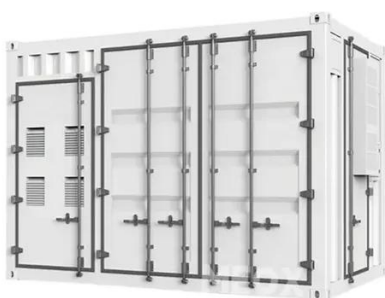

[MASERU LITHIUM BATTERY CUSTOMIZATION](#)

What is a lithium based battery? Lithium-based batteries are a flexible method for storing a high amount of energy. They have one of the most elevated energy densities and specific energy ...