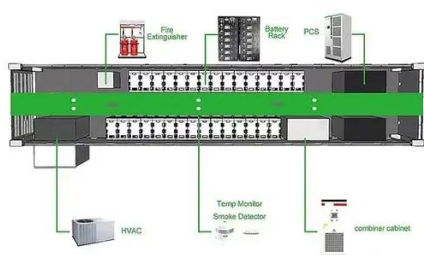

This report provides an initial insight into various energy storage technologies, continuing with an in-depth techno-economic analysis of the most suitable technologies for Finnish conditions, ...

MASERU 15KW ENERGY STORAGE BRAND

Huawei energy storage lithium battery brand Huawei CloudLi Smart Lithium Battery integrates advanced power electronics, IoT, and cloud technologies, offering intelligent energy storage ...

Maseru Energy Storage Solutions: Powering Sustainable Growth ...

As renewable energy adoption surges across Southern Africa, Maseru positions itself as a strategic hub for energy storage module equipment production. This article explores how ...

PORTABLE ENERGY STORAGE SYSTEM

From core chip selection to system-level architecture, we guarantee the safety and reliability of battery products in an all-round and real-time manner. [pdf] [FAQS about Maseru Portable ...

SUNSHINE ENERGY STORAGE POWER SUPPLY CUSTOMIZATION