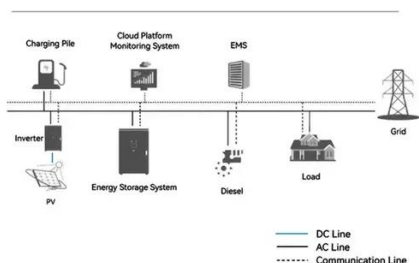

### [RANKING OF ENERGY STORAGE RELATED COMPANIES](#)

Mbabane Energy Storage Station Energy Saving Equipment Where is Mbabane located?The capital city of Hhohho Province, and also the capital of Swaziland, is Mbabane. It is situated in ...

### [SOUTH SUDAN ENERGY STORAGE MANUFACTURERS RANKING](#)

Mbabane Energy Storage Station Energy Saving Equipment Where is Mbabane located?The capital city of Hhohho Province, and also the capital of Swaziland, is Mbabane. It is situated in ...

### [Energy storage cabinet enterprise ranking](#)

Energy storage cabinet enterprise ranking list Top 10 smart energy storage systems in China. Rank Smart energy storage systems; 1: REPT: Smart liquid-cooled energy storage solutions: ...

### **System Topology**