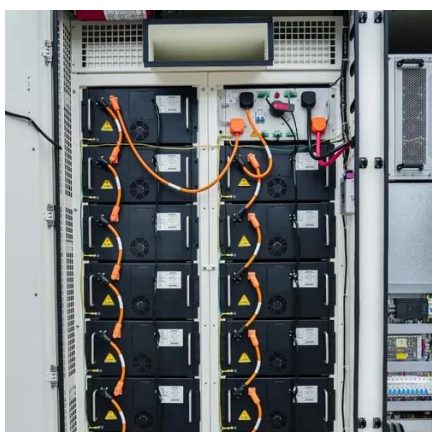

PARAMARIBO ENERGY STORAGE EQUIPMENT CUSTOMIZATION

Mbabane Energy Storage Station Energy Saving Equipment Where is Mbabane located?The capital city of Hhohho Province, and also the capital of Swaziland, is Mbabane. It is situated in ...