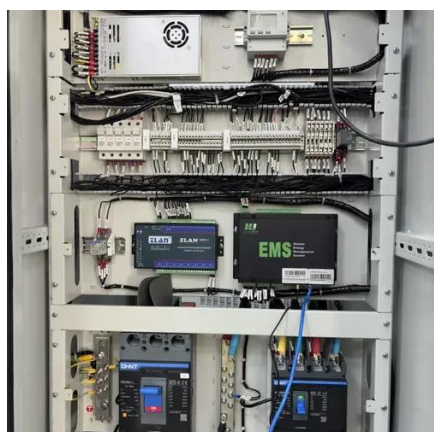

Secure backup and scalable energy storage with Pytes V5 20.48kWh LiFePO4 Battery System. IP55 outdoor-rated cabinet, ideal for solar systems and off-grid power.