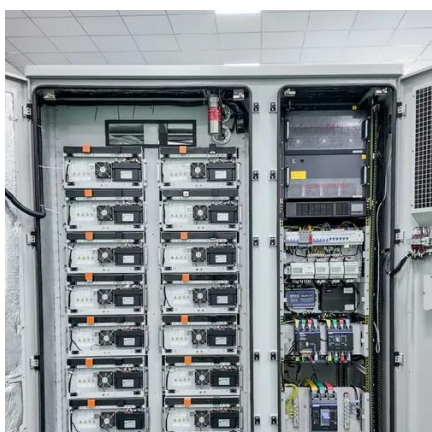

o Flexible Deployment: Modular energy cabinet, flexible expansion, IP55 to meet a variety of outdoor application scenarios. o Ultra-long Life: High capacity and long battery cycle life, ...

[Pytes V5 20.48kWh 51.2V Battery Storage System](#)

Secure backup and scalable energy storage with Pytes V5 20.48kWh LiFePO4 Battery System. IP55 outdoor-rated cabinet, ideal for solar ...

[IP55 ESS Outdoor Cabinet Energy Storage System_AZE](#)

Based on a lithium iron phosphate battery system, the ESS outdoor cabinet serves as a comprehensive complete solution for stationary energy storage.

[What's Inside Pylontech's Battery Storage Cabinet?](#)

Pylontech's IP55-rated metal battery cabinet includes the cabling to connect batteries in parallel and to supply 240A of power to your off-grid or battery backup system. A ...

[IP55 ESS Outdoor Cabinet Energy Storage ...](#)