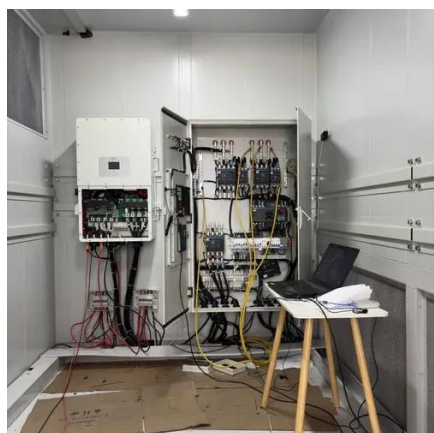

[IP55 Outdoor Lead Acid Battery Cabinet Enclosure w/ DC48V Air](#)