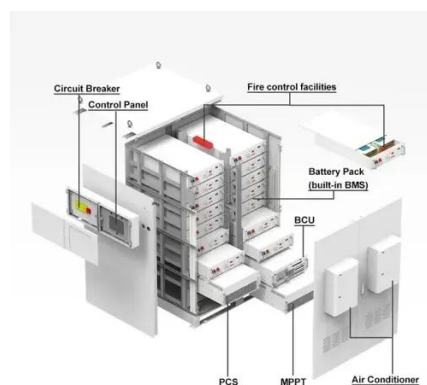

[iStarUSA WM1260-SFH25 12U 600mm Depth Wallmount Server ...](#)

Buy iStarUSA WM1260-SFH25 12U 600mm Depth Wallmount Server Cabinet with 1U Tray at business.walmart Technology - Walmart Business Supplies

[600mm Wide 600mm Deep Racky Rax Wall ...](#)

Our range of 600mm wall mounted data cabinets have been designed with ease of installation and maintenance in mind. The high specification of the ...

[iStarUSA WM1260-SFH25 12U 600mm Depth Wallmount Server Cabinet ...](#)

Buy iStarUSA WM1260-SFH25 12U 600mm Depth Wallmount Server Cabinet with 1U Tray at business.walmart Technology - Walmart Business Supplies