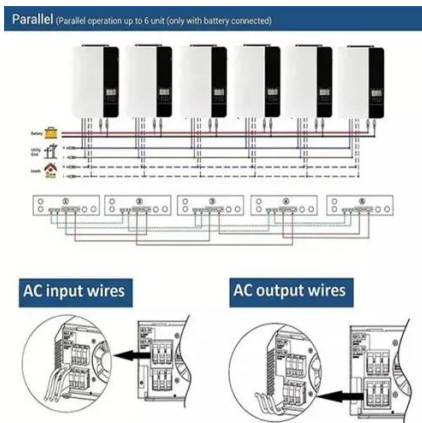

The partially vented frames and two optional AC fans that can be put on the top panel give the wall-mount cabinet excellent air ventilation. Heat-treated glass door provides extra strength ...