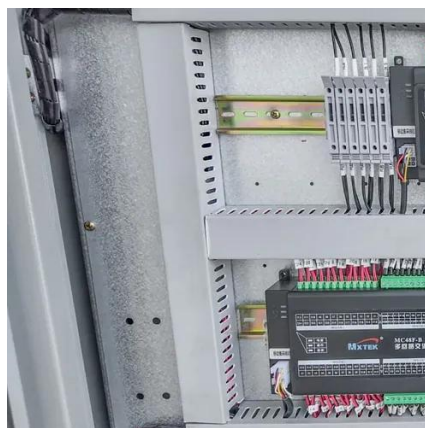

Westell is a collaborative partner in telecom system integration and outside plant (OSP) deployment optimization providing customized, fully ...