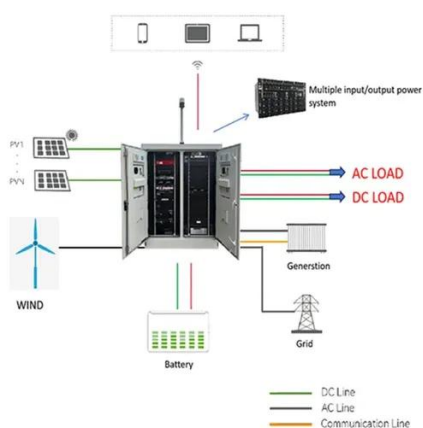

Westell is a collaborative partner in telecom system integration and outside plant (OSP) deployment optimization providing customized, fully ...