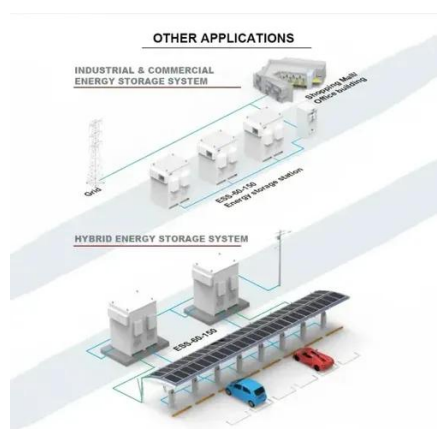

MEGAREVO

Megarevo MPS series hybrid inverters adopt an integrated design, integrating PV controllers, energy storage converters, and on/off-grid ...

[Structural design and test of arch waist dynamic chassis for ...](#)