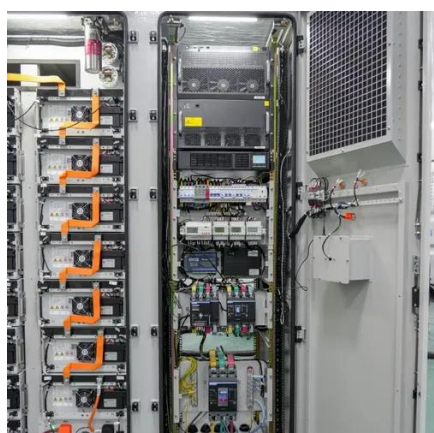

[What is a Mobile Mine Box ?](#)