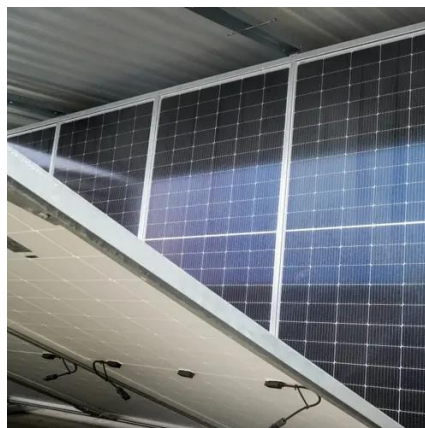

[power supply box , Newegg](#)

Search Newegg for power supply box. Get fast shipping and top-rated customer service.