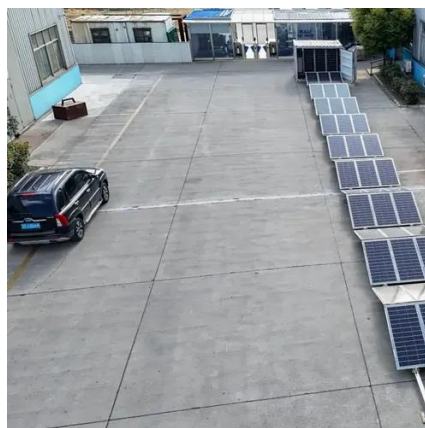

Atlas Electric custom designs and manufactures Mine Power Centers to withstand the harsh environments encountered in hard rock underground mining and tunneling.

[ElphaPex FP104 Replacement Power Supply for (DG Home 1)](#)

The ElphaPex Power Supply Unit for (DG Home 1) delivers 11-15v output, 240v input, and top efficiency with thorough quality checks for reliable, stable ASIC mining.