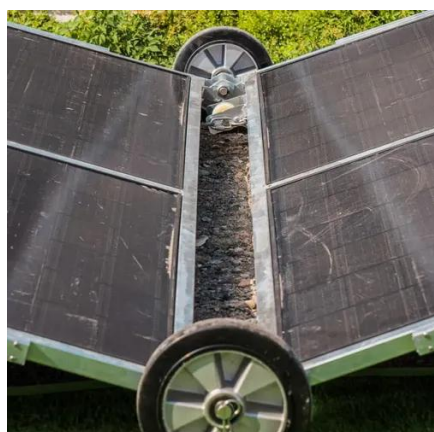

In dire situations, staying connected can make all the difference. Here are the top 5 survival radios that will keep you informed ...

Jacksonville.gov

Military and Veterans Affairs Arts, Culture, and Entertainment Are You JaxReady? Prepare for emergencies with helpful resources from the Emergency Preparedness Division. JaxReady ...

[Outdoor cabinet type energy storage system](#)

Featuring an integrated EMS for safe, stable operation, and a built-in isolation transformer for strong load adaptability, the Megarevo cabinet BESS maintains a stable power supply and ...