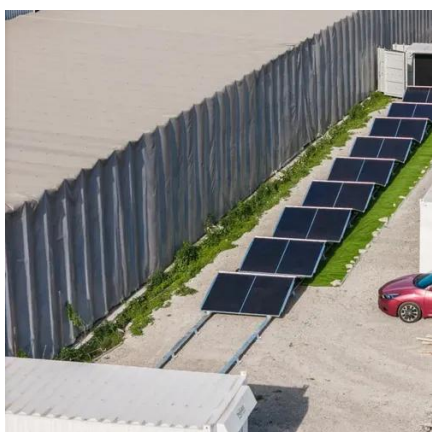

[Secondary Role of Solar Modules in Telecom Cabinets as Emergency ...](#)

Telecom cabinets rely on a well-coordinated system to ensure emergency power during grid outages. The integration of solar modules, battery storage, and advanced inverters ...