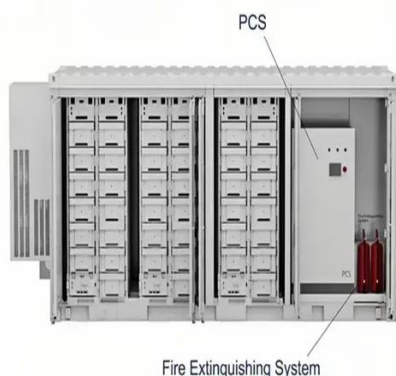

A comprehensive guide to telecom battery cabinets provides essential information on their features, types, selection criteria, installation tips, and innovations in technology. ...

LFP 48V 100Ah

Moodle Mobile

Die Moodle Mobile App ist nicht für Administrator/innen gedacht. Mit der App können Sie ausschließlich Kurse sehen, in denen Sie selber eingeschrieben sind. Kurse, die Sie im ...

[Integrated Solar & Battery Cabinet for Remote Telecom Systems](#)

All-in-one cabinet with solar power and battery storage for remote telecom and monitoring systems. Ideal for off-grid, reliable, autonomous power supply.

[IP55 Rated Dual Bay Outdoor Lithium Battery and Solar Inverter ...](#)

The multi-compartment or multi-bay Outdoor Cabinet is well suited for power equipment, batteries, telecom gear, all integrated into a robust, economical package.

[Moodle app , Moodle downloads](#)