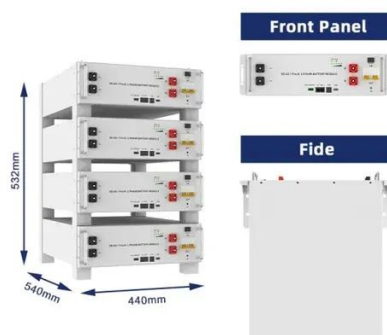

[Composition and functions of 5G base station integrated energy cabinet](#)

OPTIMAL CONFIGURATION OF 5G BASE STATION ENERGY This paper analyzes the composition of energy storage reinvestment and operation costs, sets the basic parameters of ...

[Modular energy storage cabinets , Huijue Group E-Site](#)