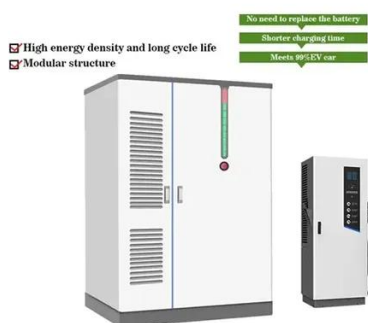

A base station energy storage system is a compact, modular battery solution designed to ensure uninterrupted power supply for telecom base stations. It supports stable operations during grid ...