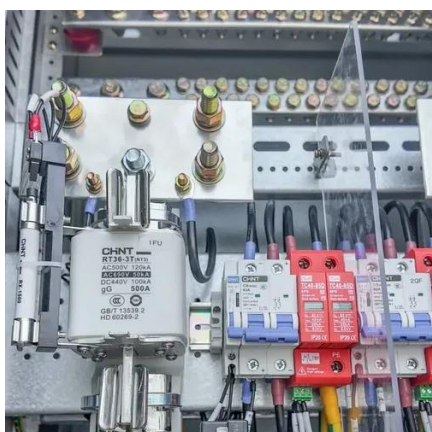

[YB6-12/0.4-Z Energy Storage Prefabricated ...](#)

The YB6-12/0.4-Z prefabricated substation is specifically designed for battery energy storage systems (BESS), combining high-voltage switchgear, ...