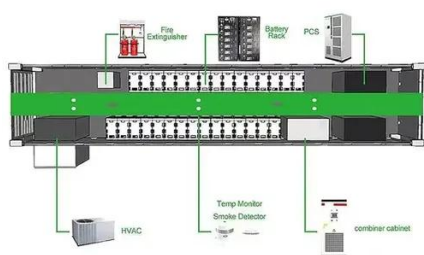

AZE's All-in-One Energy Storage Cabinet & BESS Cabinets offer modular, scalable, and safe energy storage solutions. Featuring lithium-ion ...