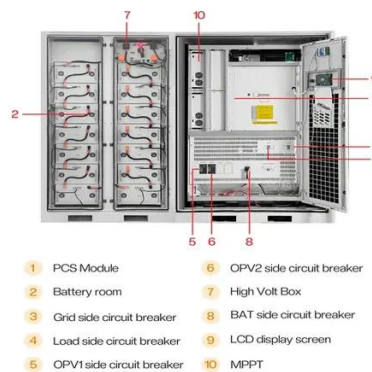

Outdoor Network Cabinets , Secure & Durable ...

Outdoor network cabinets are designed for user convenience and durability, with incorporating elements like hinged panels and adjustable racks that ...