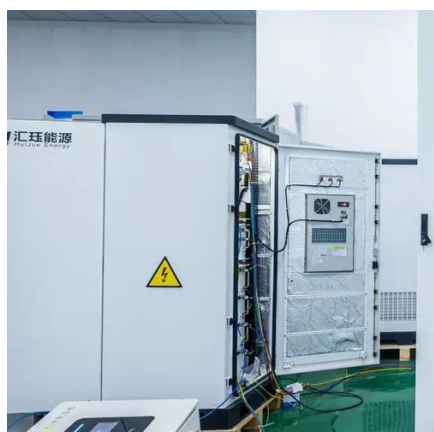

Explore AZE's premium NEMA-rated and weatherproof enclosures designed for telecom, industrial electrical, and energy storage applications. Built to withstand harsh environments ...

[Outpost modules , Starfield , INARA](#)