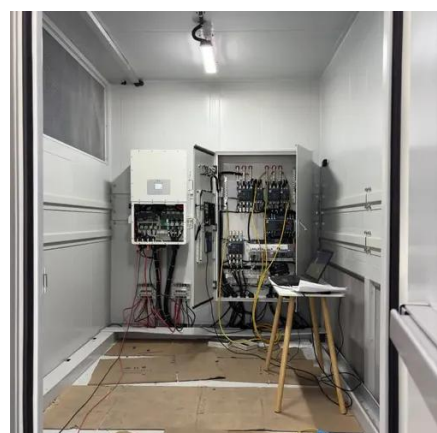

Dorce Prefabricated Modular Border Outposts and Military Border ...

These turnkey prefabricated modular border outposts and camp buildings provide operational superiority even in the most demanding geographical and security conditions, enabling nations ...

What is AWS Outposts?