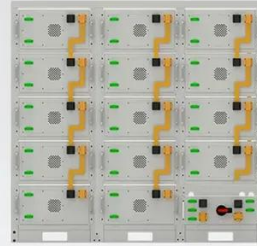

#### Battery String-S224

- 1C Charge/Discharge
- Easy configuration and maintenance
- Power supply can be single battery string or parallel battery strings