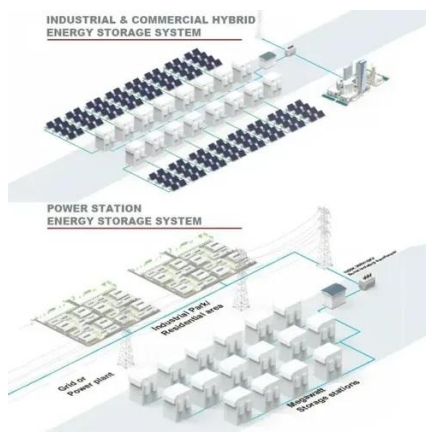

### [PV Monitoring Platform](#)

Track, manage and optimize the performance of multiple SolarEdge systems with smart tools which let you access the specific data you need. Streamline your operations and minimize ...

### [How to power outdoor solar monitoring . NenPower](#)

By selecting high-quality solar panels and batteries, integrating advanced monitoring solutions, ensuring precise installation, and complying with necessary regulations, ...

### [4 Smart Switches for Heavy Duty Loads - The Smart Cave](#)

Using your Z-Wave application, you can remotely switch the power on/off, set schedules, and also monitor power consumption. The big selling point of this device is the Z-Wave Plus radio with ...