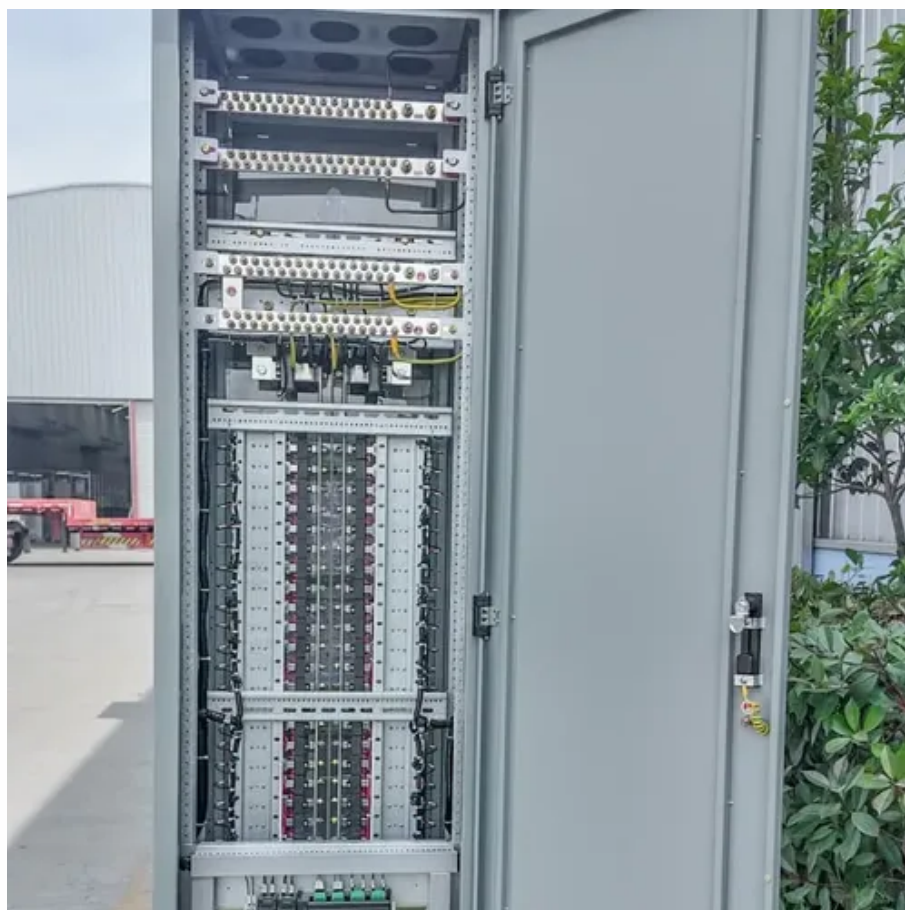

Mountain User Outdoor Energy Storage Cabinet