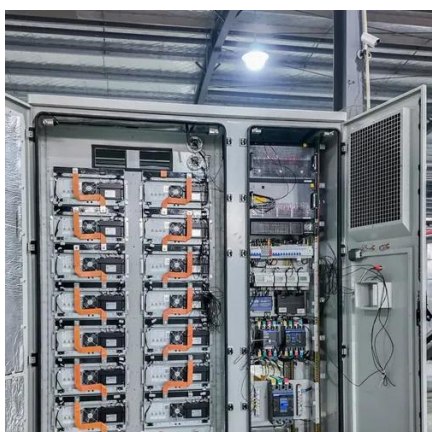

[ESS Outdoor Cabinet for Lithium Battery and Inverter](#)

AZE's battery energy storage system (BESS) are designed to store 19" lithium batteries, inverters and electrical components in one outdoor ...