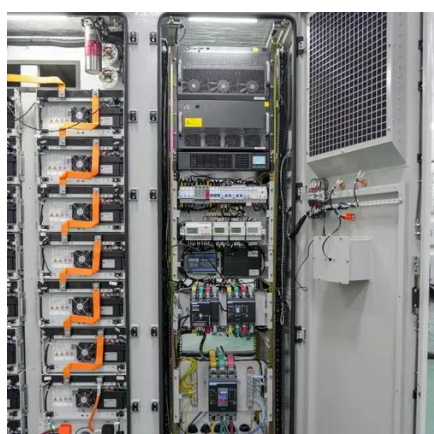

Experience the future of energy storage with the High Voltage All-In-One Hybrid ESS solution, and unlock unparalleled efficiency, safety, and ...

[373kWh Liquid Cooled Energy Storage System](#)

1500V Liquid Cooled Battery Energy Storage System (Outdoor Cabinet). Easily expandable cabinet blocks can combine for multi MW BESS projects.

[Outdoor Cabinet Energy Storage System (ESS) - Scalable ...](#)

Secure your off-grid power needs with our outdoor cabinet energy storage system. Designed for resilience, it offers high-capacity energy storage in a weather-resistant cabinet.

[Outdoor Cabinet Energy Storage System (ESS) for PV Storage](#)

The ELECOD Outdoor Cabinet ESS for PV Storage & Charging offers an integrated and scalable energy storage solution designed for photovoltaic energy generation and charging applications.

[Outdoor Energy Storage All-in-One Cabinet](#)