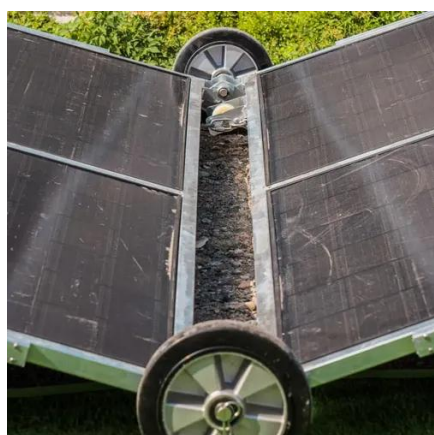

[IP55 ESS Outdoor Cabinet Energy Storage System .AZE](#)

Buy AZE's ESS Battery Energy Storage Cabinet, it is highly integrated, all-in-one solution with versatile application scenarios, this series provides efficient, safe, and stable smart energy ...