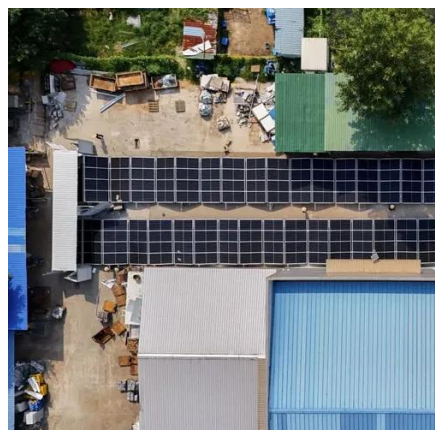

[All-in-One Energy Storage Cabinet & BESS ...](#)

AZE's All-in-One Energy Storage Cabinet & BESS Cabinets offer modular, scalable, and safe energy storage solutions. Featuring lithium-ion ...