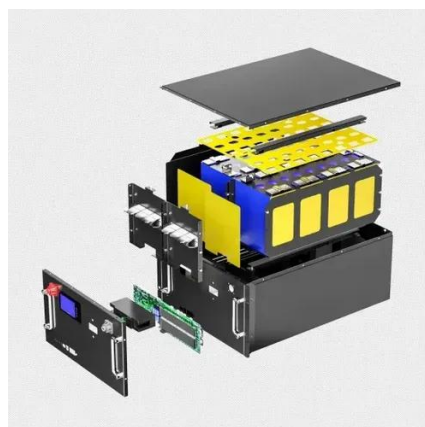

BESS (Battery Energy Storage Systems)

Boost energy storage with Industrial/Commercial & Home BESS, powered by lithium batteries. Ensure grid stability, savings, & backups. Plus, power base stations with Huijue Energy ...