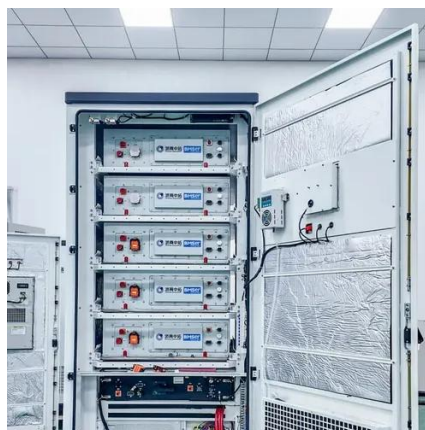

[Battery Storage Cabinets](#)

At the utility level, battery storage cabinets are integrated into power grids to balance supply and demand in real time. With the rapid expansion of intermittent renewable sources like solar and ...