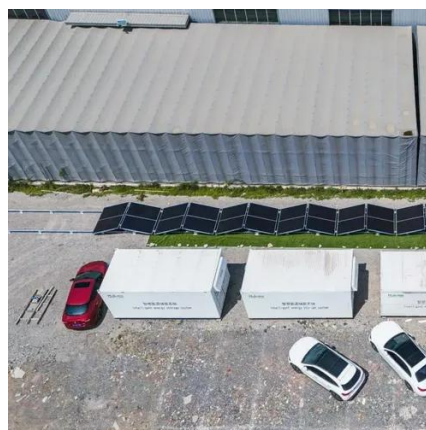

[IP55 Outdoor Lead Acid Battery Cabinet Enclosure w/ DC48V Air](#)

Outdoor Lead Acid Battery Cabinet mainly provides a stable working temperature and dust-free environment for lead acid battery, they are integrated with thermal insulation and equipped ...